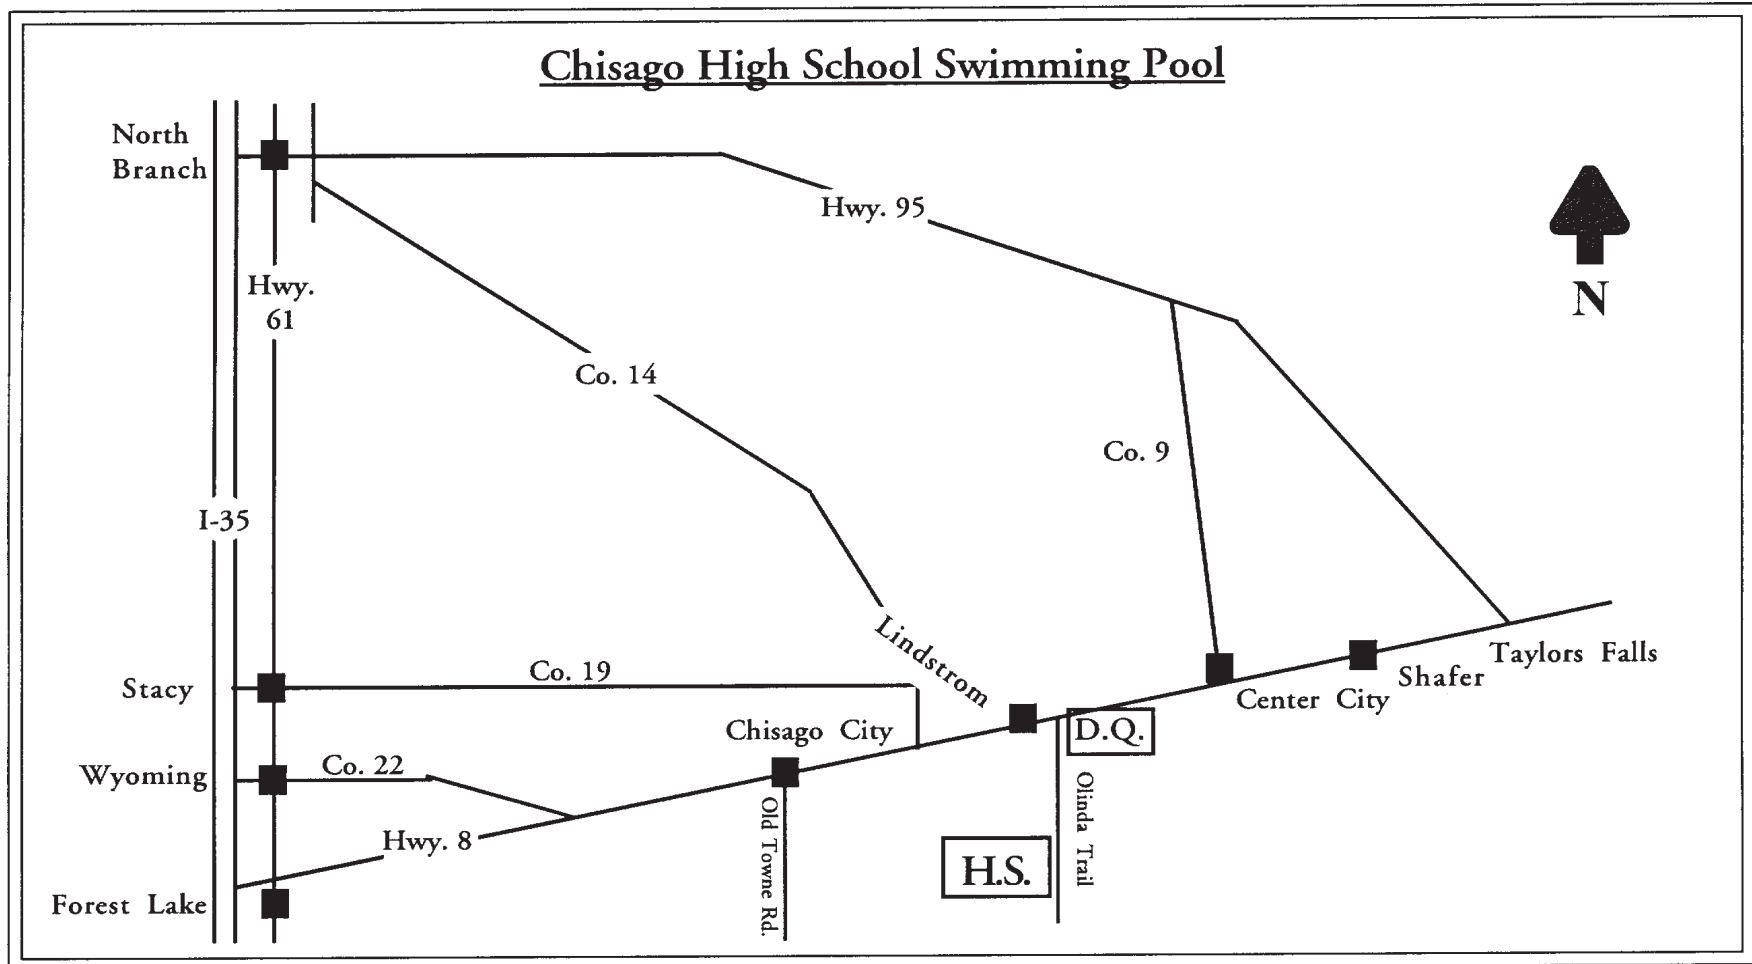

## How to find us

**H.S.** High School Swim Pool, 29400 Olinda Tr., Lindstrom, MN 55045  
approximately 1 mile south of the Dairy Queen

from the east...

go west on Hwy 8 to Lindstrom. Turn south (left turn at the Dairy Queen) on Olinda Trail - also called Chisago County #25. The high school is located approximately one mile on the West (right) side of Olinda Trail.

from the west...

go east on Hwy 8 to Lindstrom. Turn south (right turn at the Dairy Queen) on Olinda Trail - also called Chisago County #25. The high school is located approximately one mile on the West (right) side of Olinda Trail.